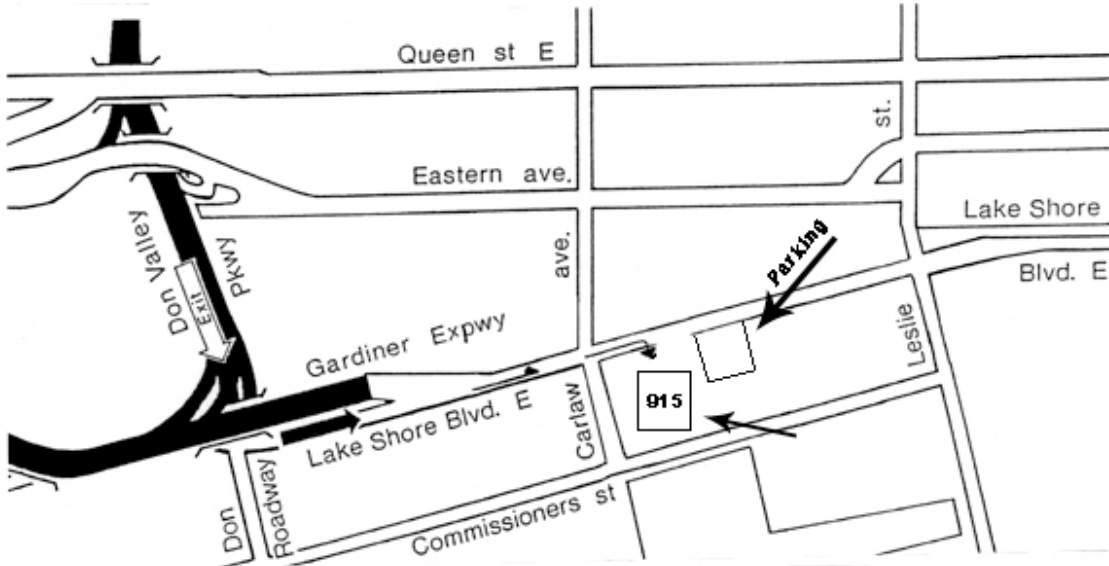

MAP AND DRIVING DIRECTIONS

Don Valley Pkwy TO 915 Lake Shore Blvd. East

1. Head south on Don Valley Pkwy
2. Take the Lake Shore Blvd exit on the left
3. Merge onto Don Roadway
4. Turn left at Lake Shore Blvd E

Destination will be on the right

Gardiner Expressway TO 915 Lake Shore Blvd. East

1. Drive East on Gardiner Expy/King's Hwy 2
2. Take the Lake Shore Blvd/2 exit
3. Merge onto Lake Shore Blvd E
4. Drive on Lake Shore Blvd E past Carlaw St.

Destination will be on the right

Yonge St. and Bloor St. TO 915 Lake Shore Blvd. East

1. Head east on Bloor St E toward Broadview Ave
2. Turn right at Broadview Ave
3. Turn left at Eastern Ave
4. Turn right at Carlaw Ave
5. Turn left at Lake Shore Blvd E

Southbound 72 TO EASTERN

These buses operate from Pape Station via south on Pape Avenue, west on Riverdale Avenue, south on Carlaw Avenue, east on Queen Street East, and south on Pape Avenue to Eastern Avenue. From here you will have to walk a block south to Lakeshore to get to the studio.